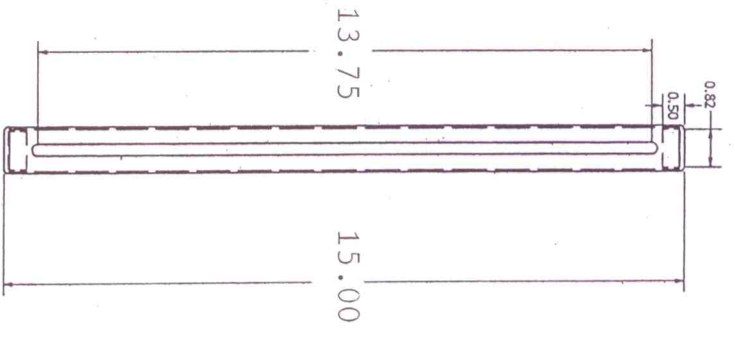

SCALE 25=1:100

FOLDING TUB BENCH

SCALE 5=1:100

FTB MOUNTING TRACK

DRAWN	DREW MAPES	9/29/2005	TITLE	CD SPARLING COMPANY
CHECKED				
QA			FTB-28	
MFG				
APPROVED	JW			
SIZE	C	DWG NO	BATH TUB BENCH	REV
SCALE				